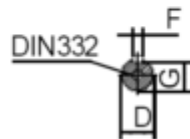

# Data Sheet

Article number: 250300220615

Description: Kleedrive T3C 112M-6 2.2KW 900 rpm  
3x230/400V 50HZ IP55 B14 Eff=84,3%

## Measures

AA = 231	K = Ø12	TBW = 134
AC = Ø220	L = 405	
AD = 292	M = 130	
D = Ø28	N = 100	
E = 60	P = 160	
F = 8	S = 3.5	
G = 24	TBH = 134	
HD = 180	TBS = 73	