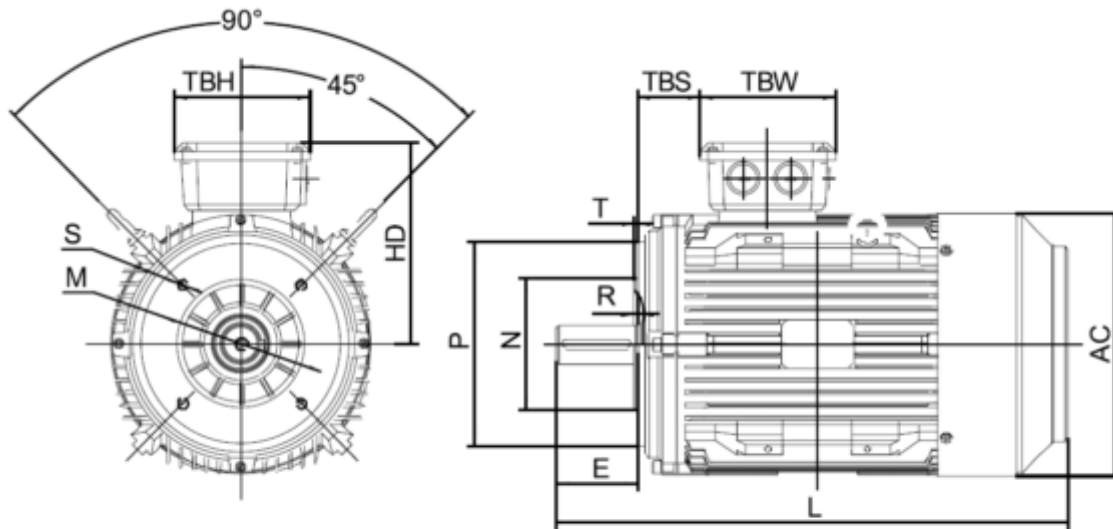

# Data Sheet

Article number: 250300220615

Description: Kleedrive T3C 112M-6 2.2KW 900 rpm  
3x230/400V 50HZ IP55 B14 Eff=84,3%

## Measures

AA = 231	K = Ø12	TBW = 134
AC = Ø220	L = 405	
AD = 292	M = 130	
D = Ø28	N = 100	
E = 60	P = 160	
F = 8	S = 3.5	
G = 24	TBH = 134	
HD = 180	TBS = 73	